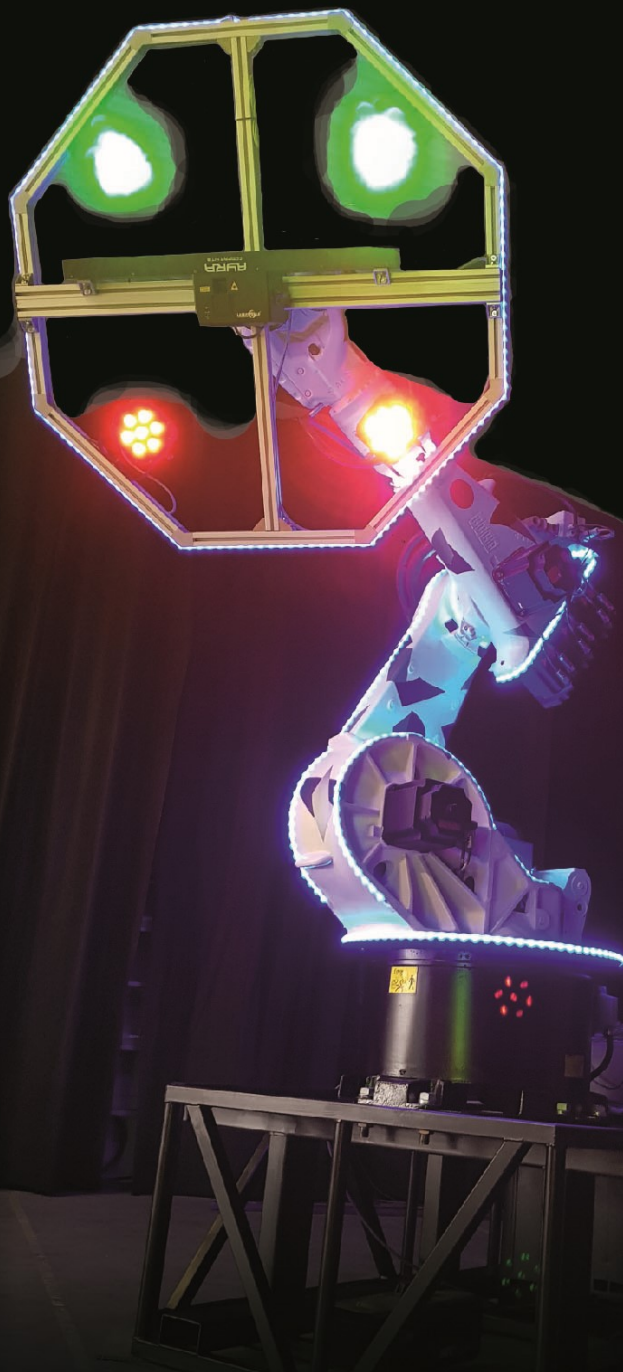

# show boots®

by rco-mechatronics

**THE FUTURE IN EVENTS IS HERE...**

- **BIG INDUSTRIAL ROBOTS DESIGNED FOR THE EVENT INDUSTRY, SPECIAL EFFECTS, MOVIE PREMIERES, THEME PARKS**
- **BUILT WITH STRONG AND RELIABLE ROBOTS FROM KUKA**
- **ENHANCED SAFETY FEATURES**
- **360 DEGREE RADAR SAFETY PROTECTION AROUND THE ROBOT**
- **MANY CONNECTIONS POSSIBLE, E.G. DMX, ART.NET, CO2, LASERS, ETC**
- **SPECIALLY DESIGNED EVENT BASE, FOR USE WITH LAYHER SYSTEMS**
- **MOUNT YOUR OWN EVENT GEAR ON THE ROBOT, CREATE YOUR OWN MOVEMENT PROGRAMS**
- **REMOTE CONTROL AND SPECIAL FUNCTIONS POSSIBLE**
- **FROM 100KG TO 2300KG PAYLOAD - FROM MOVABLE LIGHTNING TO LIFTING COMPLETE STAGES, ANYTHING IS POSSIBLE**